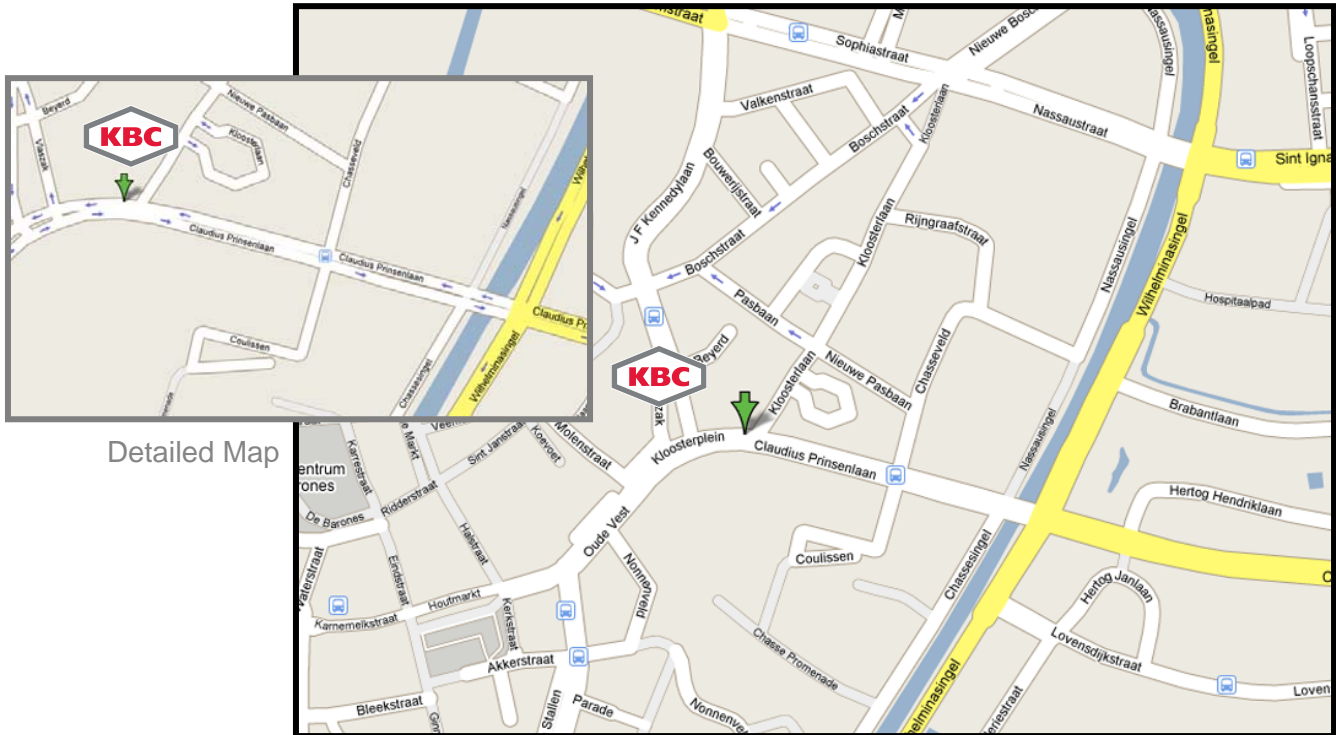

## Breda Office

**Directions to:**  
**KBC Process Technology Ltd**  
**Kloosterplein 21 • Breda 4811 GP • The Netherlands**  
**+31 (0)76 531 6131**

### From the A16

- The motorway A16 runs from Rotterdam to Antwerp
- Leave the A16 at exit 17 (Breda Noord)
- Continue until you pass over a bridge, then turn right at the traffic lights
- This road will go underneath a railway then you will turn left at 2<sup>nd</sup> traffic light at end of road
- Follow the road alongside the canal, at the next light you will be forced to the right (One-way street)
- Turn right at next traffic light (opposite the building with a dome)
- Cross the road after the next traffic light into the parking place
- KBC office is in the building near the entrance of the parking place. Enter the building on the other side, take the entrance opposite the theatre (same entrance as the Fortis Bank). The office is on the second floor.