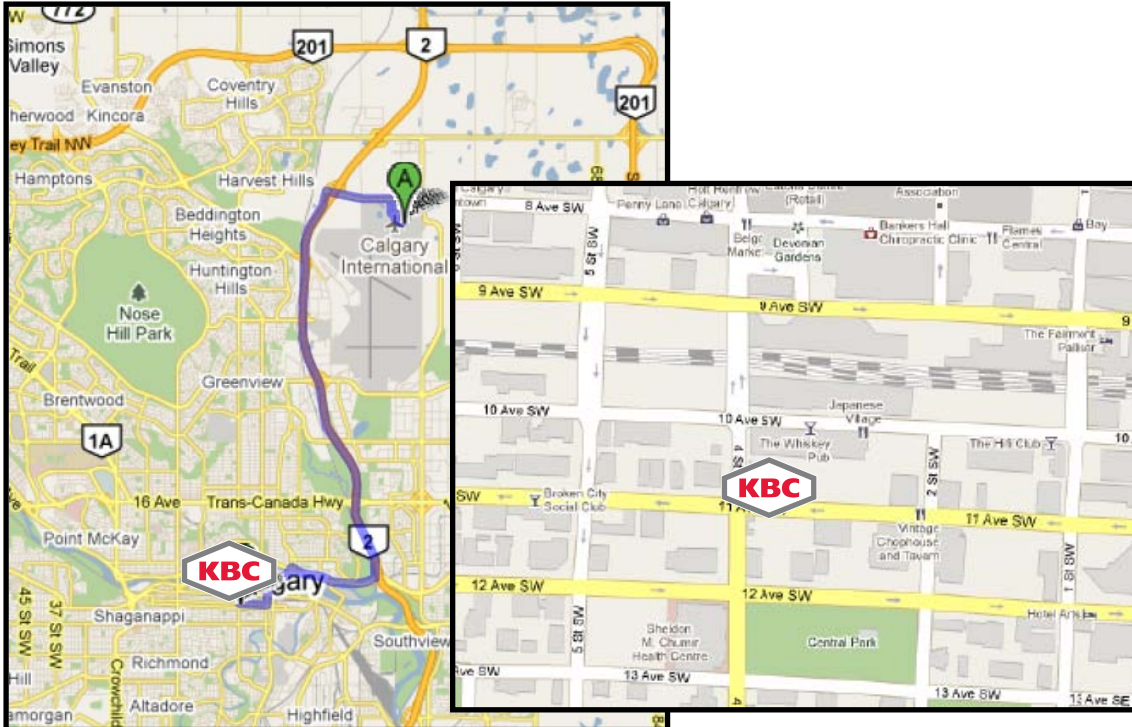

Calgary Office

Directions to:

KBC Advanced Technologies Canada Ltd
Suite 314, 333 11th Avenue SW • Calgary, Alberta T2R 1L9 • Canada
+1 403 206 1533

Detailed Map

From Calgary International Airport

- Head west on Airport Rd NE W
- Slight right to stay on Airport Rd NE W
- Turn left at Airport Trail NE
- Turn the ramp onto AB-2 S
- Take exit 256 for Memorial Dr W
- Merge onto Memorial Dr NE
- Take the 4 Ave South ramp to City Centre
- Continue straight onto 4 Ave SE W
- Turn left at 1 St SE S
- Turn right at 11 Ave SE

18.1 km