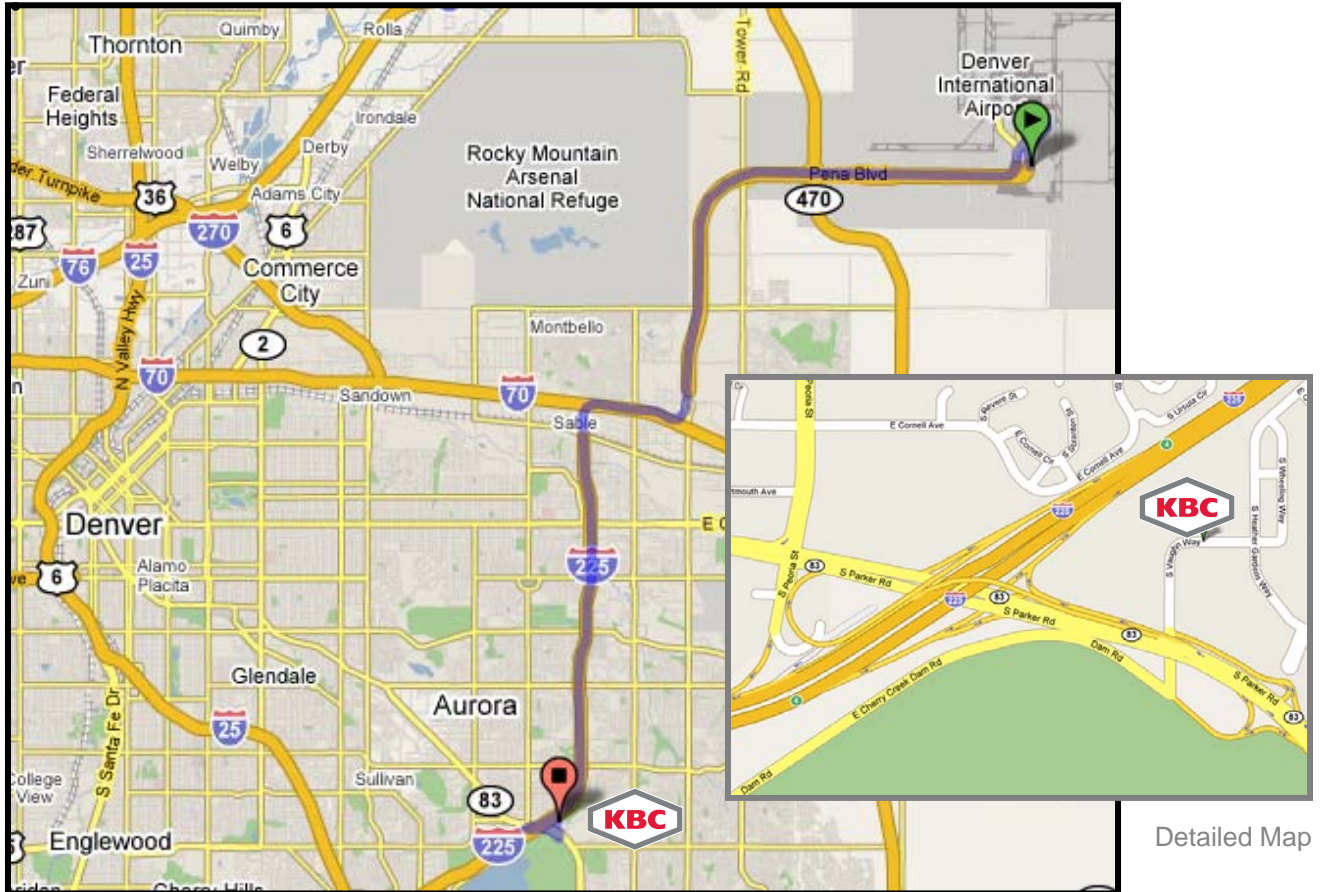

Denver Office

Directions to:

KBC Advanced Technologies, Inc.

3131 South Vaughn Way • Aurora, Colorado 80014 • USA

+1 303 368 0300

From Denver International Airport

- Head north on Pena Blvd toward Shady Grove Street
- Slight Right to stay on Pena Blvd (signs for Rental Car Return/I-70/Airport exit)
- Take the exit onto I-70 West
- Take exit 282 to merge onto I-225 S toward Aurora
- Take exit 4 to merge onto CO-83 S/S Parker Rd
- Take the Hampden exit
- Keep right at the fork, follow signs for Vaughn Way/Dam Rd
- Turn right at S Vaughn Way

24.1 mi – about 30 mins