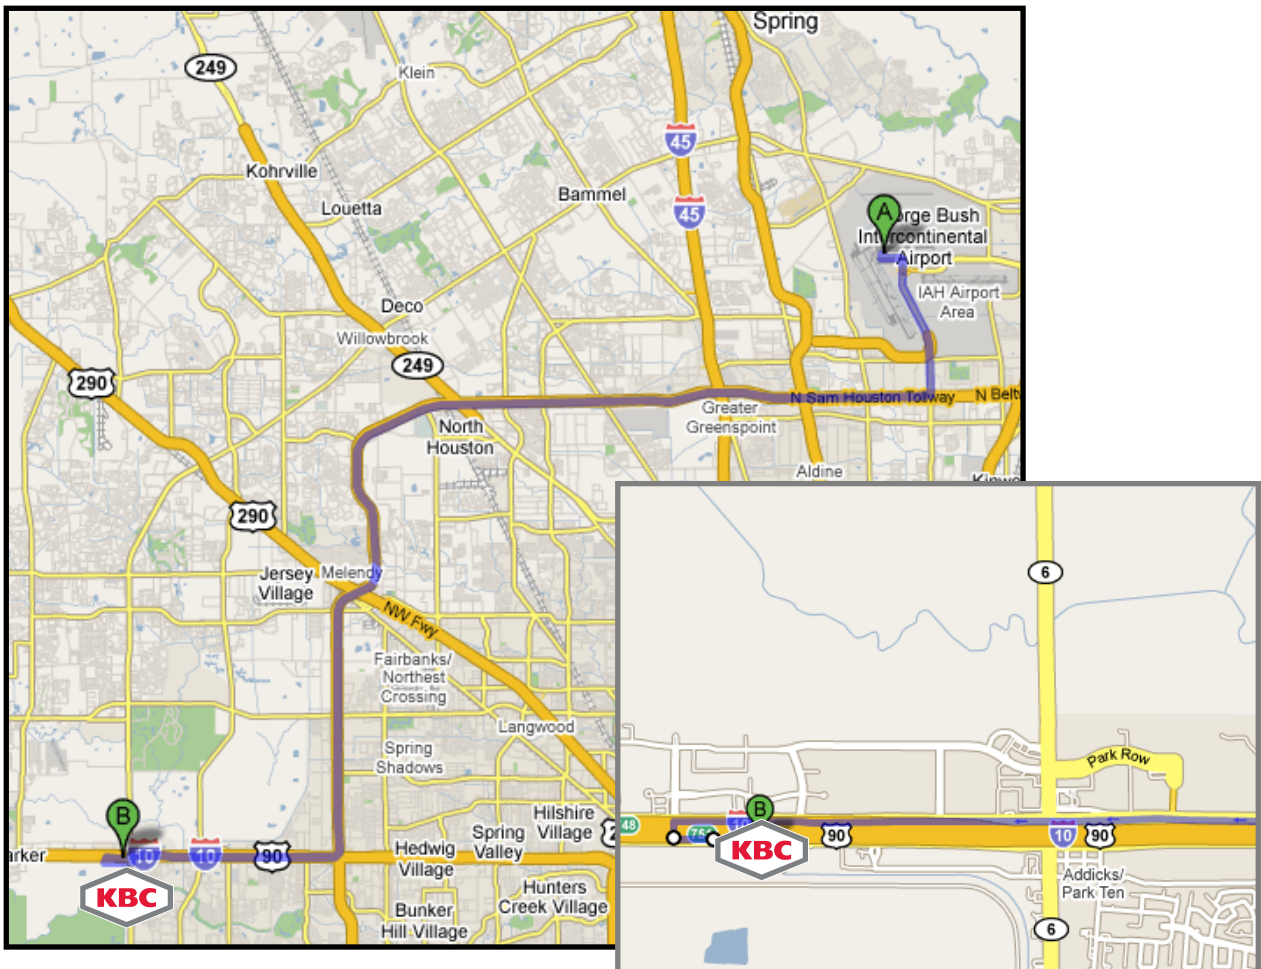

Houston Office

Directions to:

KBC Advanced Technologies, Inc.

15021 Katy Freeway • Suite 600 • Houston, Texas 77094 • USA

+1 281 293 8200

From George Bush International Airport (IAH)

Detailed Map

- Exit airport onto John F Kennedy Blvd
- Follow the signs to Sam Houston Pkwy/Beltway 8 West (*This is a toll road. Be sure to have small bills or coins.*)
- Turn right onto the Sam Houston Pkwy/Beltway 8 West feeder road
- Immediately enter the ramp to the Sam Houston Pkwy/Beltway 8 West on the left (toward I-45)
- Merge onto I-10 W/Katy Freeway (right exit) toward San Antonio
- Take exit 750 for Park Ten Blvd
- Make a U-Turn heading East on I-10 feeder road
- Turn right into building parking (Energy Crossing I)
- End at 15021 Katy Freeway

24.1 mi