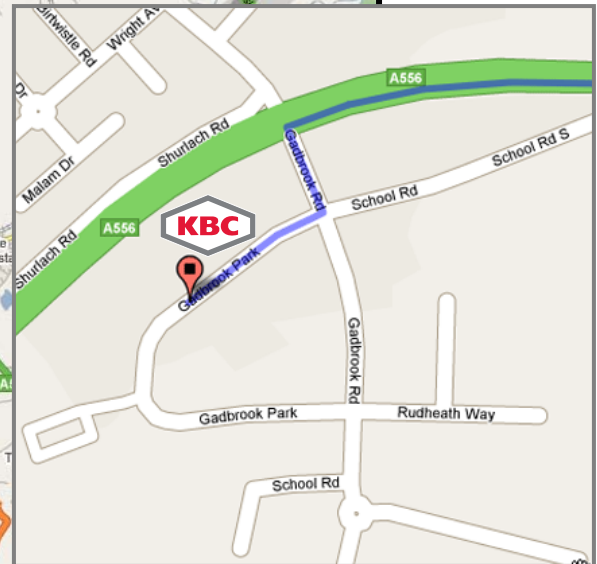

Northwich Office

Directions to:

KBC Process Technology Ltd

Targeting House • Gadbrook Park • Northwich • Cheshire CW9 7UZ • UK

+44 (0)1606 815100

Detailed Map

From the M6 North

- At Junction 19, M6, take A556 signposted Chester
- After two miles, ignore first turn off “Northwich” A559 and continue on A556 signposted Chester
- Proceed to first roundabout (3 miles on) and continue straight ahead to traffic lights (400 meters on)
- Turn left at traffic lights signposted Gadbrook Park and immediately right into Gadbrook Park
- Targeting House is the third building on the left