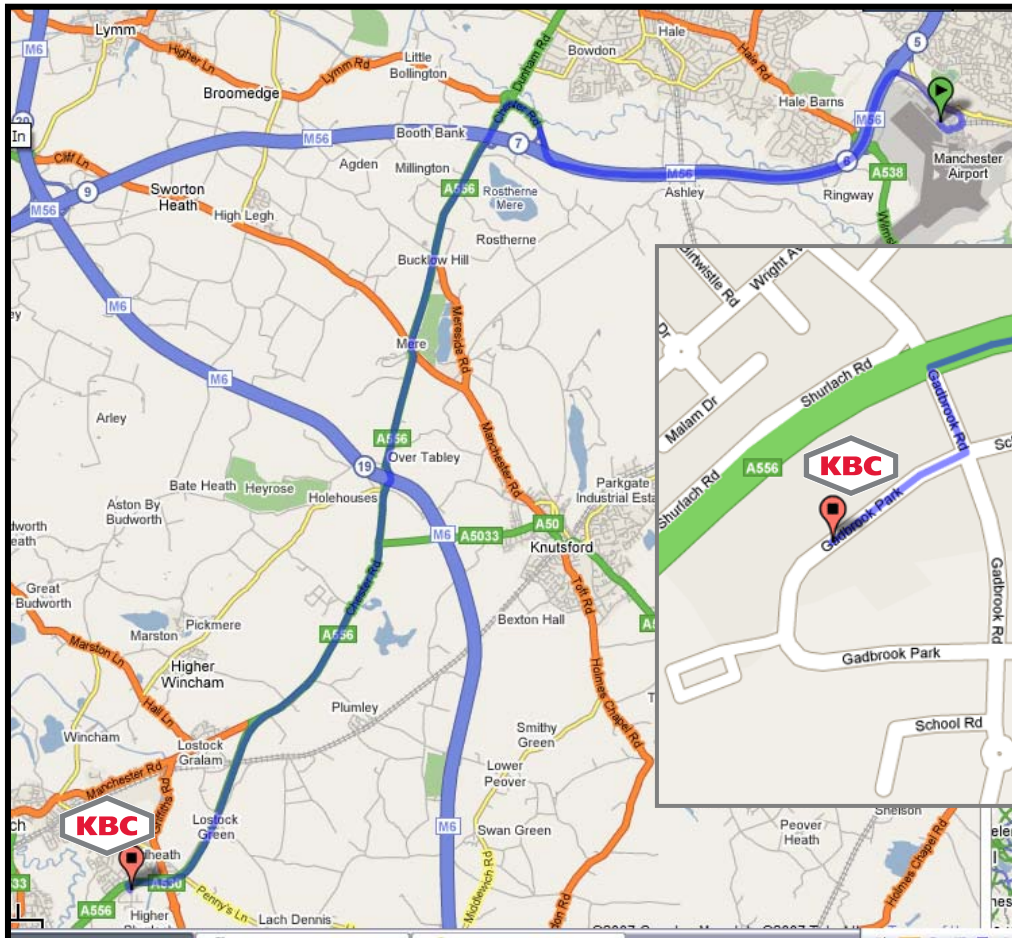

Northwich Office

Directions to:

KBC Process Technology Ltd

Targeting House • Gadbrook Park • Northwich • Cheshire CW9 7UZ • UK

+44 (0)1606 815100

Detailed Map

From the M6 North

- At Junction 19, M6, take A556 signposted Chester
- After two miles, ignore first turn off “Northwich” A559 and continue on A556 signposted Chester
- Proceed to first roundabout (3 miles on) and continue straight ahead to traffic lights (400 meters on)
- Turn left at traffic lights signposted Gadbrook Park and immediately right into Gadbrook Park
- Targeting House is the third building on the left