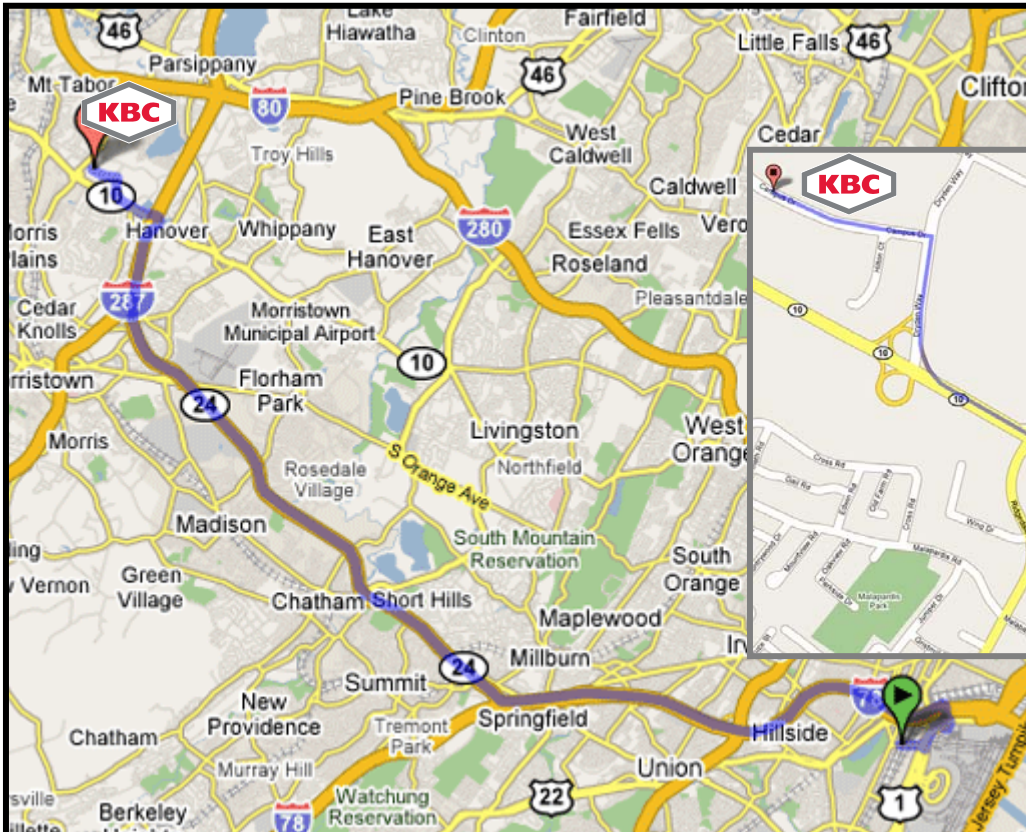

Parsippany Office

Directions to:

KBC Advanced Technologies, Inc.

4 Campus Drive • 2nd Floor, South • Parsippany, New Jersey 07054 • USA

+1 973 889 8922

Detailed Map

From Newark Airport

- Exit the airport and take the ramp onto I-78 West then to Route 24 West
- Exit on I 287 North
- Take exit 39 to merge onto Route 10 West
- Stay in the right lane while on Route 10 West and continue through the first traffic light
- Take first right after the light onto Dryden Way
- Turn left onto Campus Drive

24.2 mi