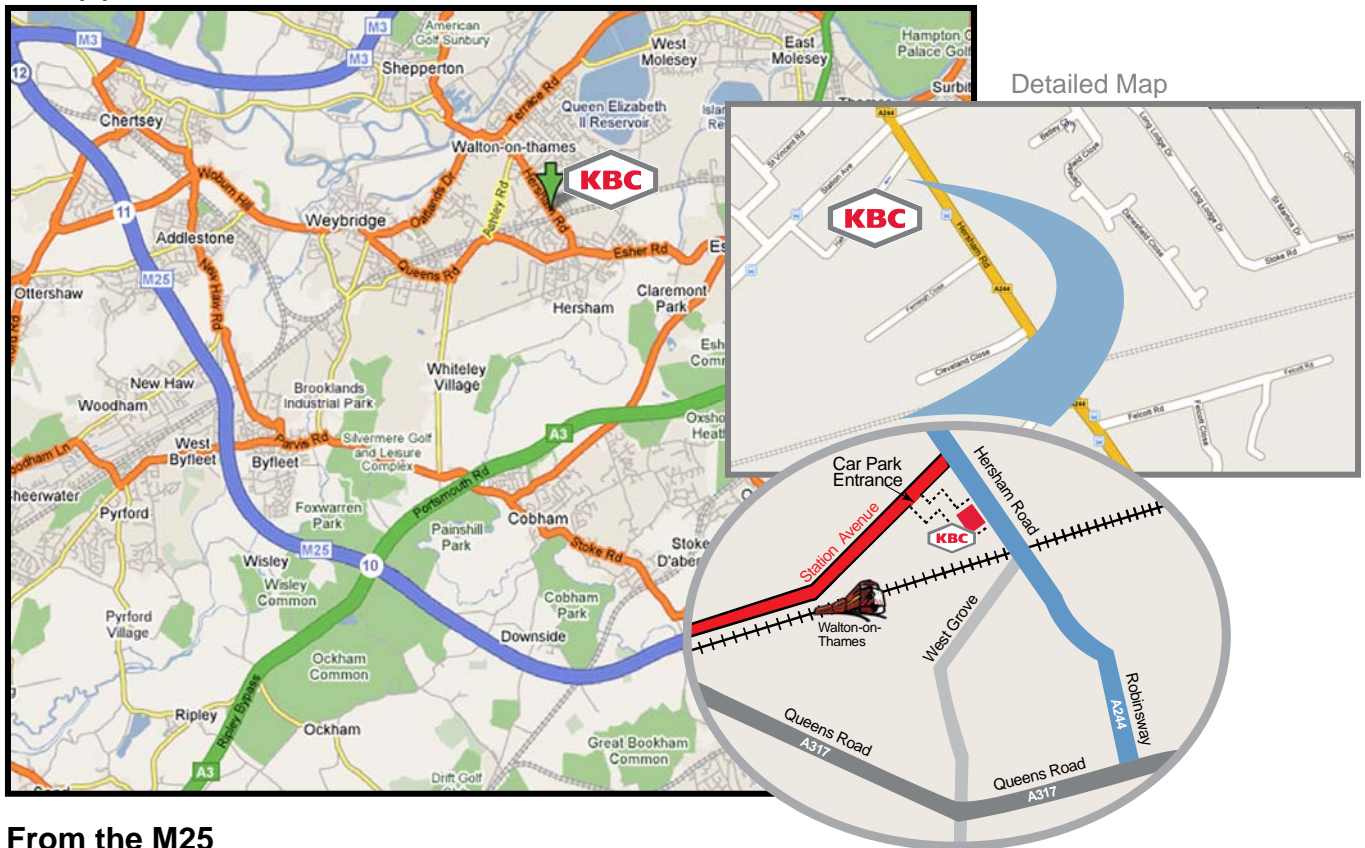

Walton Office

Directions to:

KBC Process Technology Ltd

KBC House • 42-50 Hersham Road • Walton on Thames • Surrey KT12 1RZ • UK

+44 (0)1932 242424

From the M25

- Exit the M25 at junction 10, and turn onto the A3, heading toward London
- Exit the A3 at the Walton turn-off and turn onto the A245 (signposted Walton)
- Turn first right at the traffic lights onto the B365 (Seven Hills Road), passing over the roundabout
- Bear right onto the A317 Queens Road (signposted A317 Hersham and B365 Walton) and continue to the next roundabout
- Turn left onto the B365 (Ashley Road)
- Turn first right onto Station Avenue
- Car park entrance is on the right side of the road

From London

- Exit the A3 at the Hook Junction and join the A309, following signs for Esher
- At the Scilly Isles roundabout turn left onto the A307 (passing Sandown Park racecourse on the right)
- In Esher follow signs for Hersham and Walton-on-Thames
- Remain on the A244 for 1.6 miles (turning right at Robinsway) which leads into Hersham Road

By Train

- Walton-on-Thames is on the main London Waterloo/Portsmouth line
- Portsmouth line - depart platform 1 through the main entrance
- Waterloo line - depart platform 2, walk through tunnel to main entrance
- Turn right down Station Avenue, turn right into Halfway Green, KBC is at the end of the road